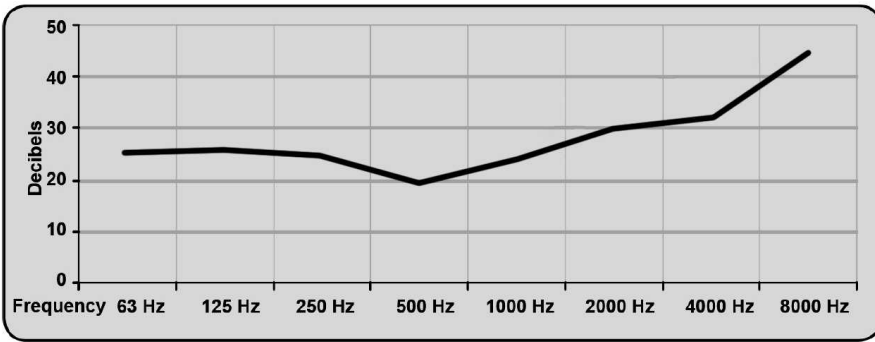

Frequency Hz	63	125	250	500	1000	2000	4000	8000
Assumed protection dB	25.6	26.0	24.3	19.8	24.0	30.0	32.6	45.6

SNR = 28 **H = 30** **M = 24** **L = 23**

SNR	Average attenuation characteristics in the standard frequency spectrum.
H	Average attenuation characteristics in the higher frequency spectrum (x>2000Hz)
M	Average attenuation characteristics in the middle frequency spectrum (500<x<2000Hz)
L	Average attenuation characteristics in the low frequency spectrum (x<500Hz)